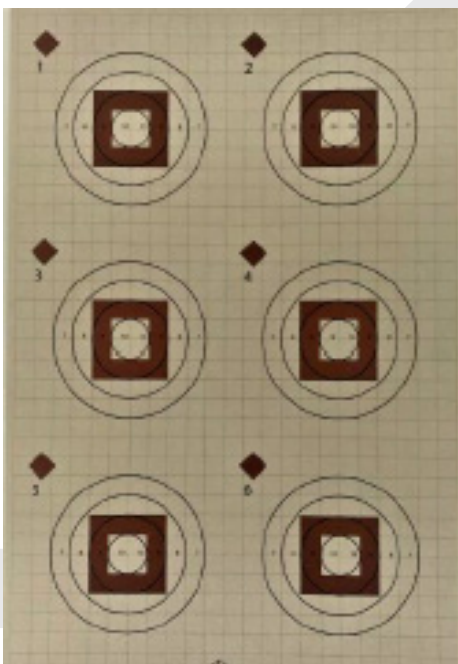

SP/Rings 10"

INTERNAL ENERGY THERMAL TARGETS ARE A GREAT TRAINING AID FOR YOU TO ZERO IN YOUR THERMAL SCOPE ON THE RANGE!

These passive targets are an inexpensive way to train without the requirement of a power source.

Just peel and stick the backer and apply to your substrate and you're ready to practice with your new target and hone in your IR optics.

Your target will appear black or white depending on the contrast setting of your optics. These economical passive thermal targets help prepare you for that critical shot. You can customize any design or shape your team requires.

SPECIFICATIONS

SKU IE-2005

- Dimensions: 20" x 40"
- Peel and Stick
- No Tilt Thermal
- Sold in a Box of 50 targets